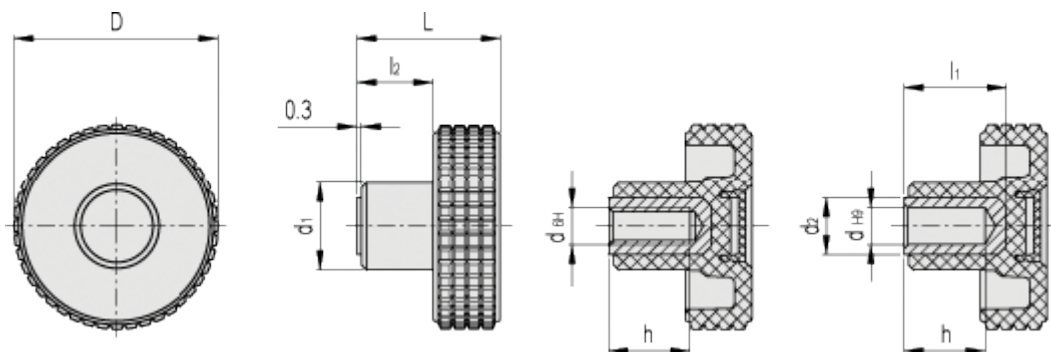

Data Sheet

Article number: 23020344114

Description: E+G Fingergreb MBT.50-B-6-C4, yellow centre cap

Measures

D	= 50	l2	= 16
d1	= 20		
d2	= 15		
dH6	= -		
dH9	= 6		
h	= 18		
L	= 33		
l1	= 23		